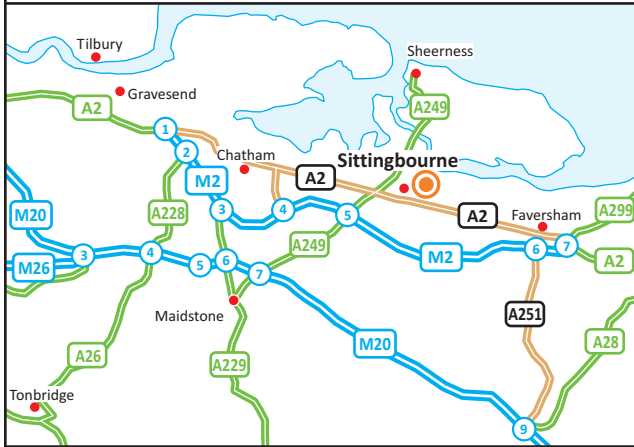

Aeromet International Plc
Eurolink Way
Sittingbourne
Kent ME10 3RN

Tel: +44 (0) 1795 415000
Fax: +44 (0) 1795 415015

From the M2 🚗

- Leave the M2 at junction 5 to join the A249 towards Sittingbourne.
- Exit the A249 (signed Sittingbourne Industry).
- Turn right at the roundabout and join the B2006 Staplehurst Road.
- Continue ahead at the first roundabout and also ahead at the next roundabout onto St. Pauls Street.
- At the next roundabout take the second exit onto Mill Way.
- Continue straight over the next two roundabouts onto Eurolink Way.
- We are situated in the second building on the right hand side.

From the M20 🚗

- Leave the M20 at junction 7 (signed Maidstone, Sittingbourne, Sheerness & A249).
- Join the A249 towards Sittingbourne.
- Follow directions above "From M2" point 2.

By Train 🚆

- Sittingbourne receives services from London Victoria, Rochester, Chatham, Gillingham, Faversham, Margate, Ramsgate, Canterbury and Dover.
- We are a short walk from the station.
- For further information on train times and fares, please call the National Rail Enquiry Line on 08457 48 49 50.