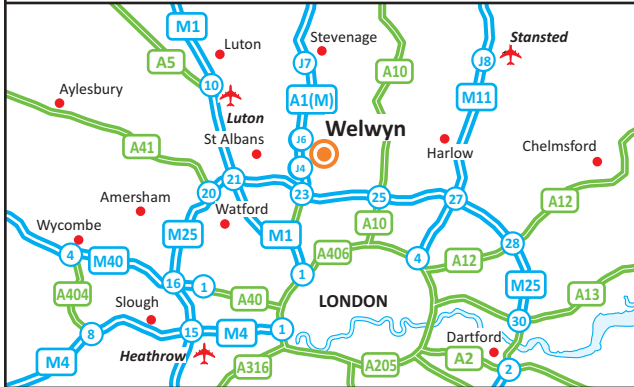

Aeromet International Plc
Watchmead
Welwyn Garden City
Hertfordshire AL7 1LT
 Tel: +44 (0) 1795 415000
 Fax: +44 (0) 1795 415050

From the North 🚗

- Leave the A1(M) at Junction 6 (signed Welwyn Garden City & A1000).
- At the roundabout at the bottom of the slip road take the first exit onto the A1000 (Hertford Road).
- Remain on the A1000 over three roundabouts then at the fourth roundabout take the first exit joining the one way system.
- Follow the one way system and take the third turning left onto the B195 Black Fan Road.
- After 1/4 mile turn right into Watchmead.
- At the first bend bear left and you will find us situated just before the next bend on the right hand side.

From the South 🚗

- Leave the A1(M) at Junction 4 (signed Hertford A414, Welwyn Garden City A6129).
- At the end of the slip road turn right.
- At the next roundabout turn left onto the A6129.
- At the next roundabout turn right. (second exit).
- At the next roundabout turn right (second exit).
- Turn left at the next roundabout onto the A1000.
- Continue through the lights and ahead at the next roundabout (second exit).
- At the next roundabout take the third exit joining the Mundells one way system, and take the third turning left onto the B195 Black Fan Road.
- After 1/4 mile turn right into Watchmead.
- At the first bend bear left and you will find us situated just before the next bend on the right hand side.

By Rail 🚆

- Welwyn Garden City is the nearest mainline station.
- We are a short taxi ride from the station.
- For further information on train times and fares, please contact the National Rail Enquiry Line on 08457 48 49 50.